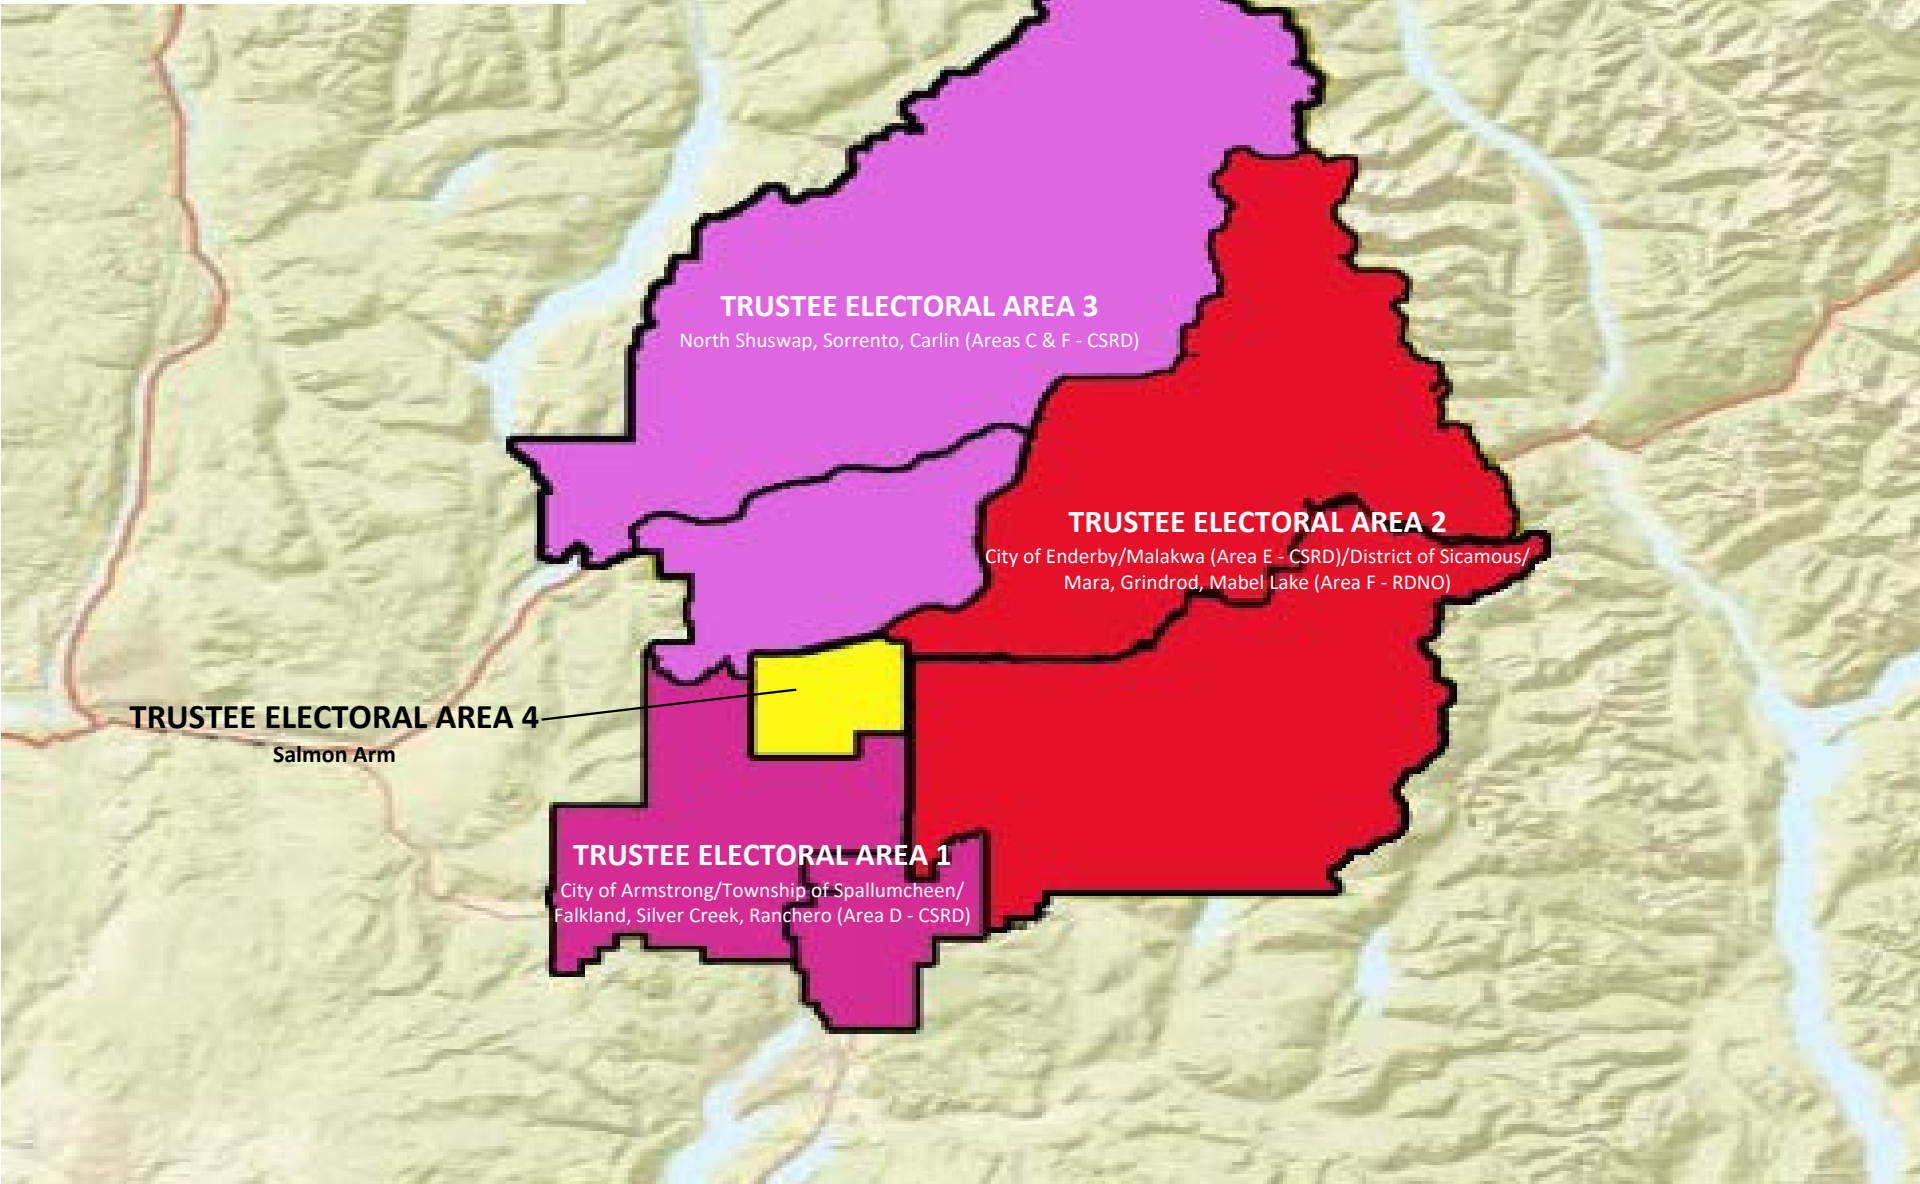

SD 83 - 5 Trustees

- Trustee Electoral Area 1 - One Trustee
- Trustee Electoral Area 2 - One Trustee
- Trustee Electoral Area 3 - One Trustee
- Trustee Electoral Area 4 - Two Trustees

TRUSTEE ELECTORAL AREA 3

North Shuswap, Sorrento, Carlin (Areas C & F - CSRD)

TRUSTEE ELECTORAL AREA 2

City of Enderby/Malakwa (Area E - CSRD)/District of Sicamous/Mara, Grindrod, Mabel Lake (Area F - RDNO)

TRUSTEE ELECTORAL AREA 4

Salmon Arm

TRUSTEE ELECTORAL AREA 1

City of Armstrong/Township of Spallumcheen/Falkland, Silver Creek, Rancho (Area D - CSRD)

TRUSTEE ELECTORAL AREA 5

City of Kamloops (Area G - CSRD)